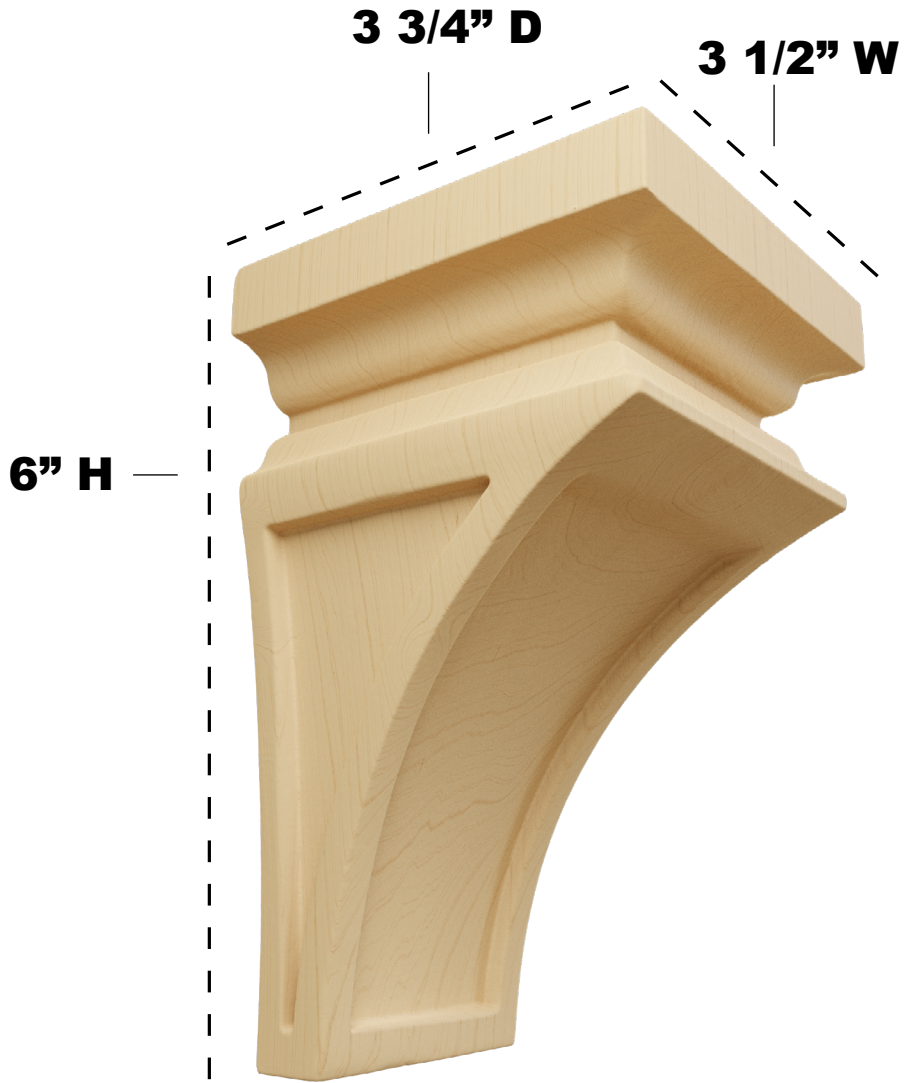

3 1/2" W X 3 3/4" D X 6" H NEVIO CORBEL

ITEM NO.: CORW03X03X06NE

FRONT VIEW

PROFILE VIEW

**AVAILABLE
WOOD
SPECIES:**

ALDER

CHERRY

MAPLE